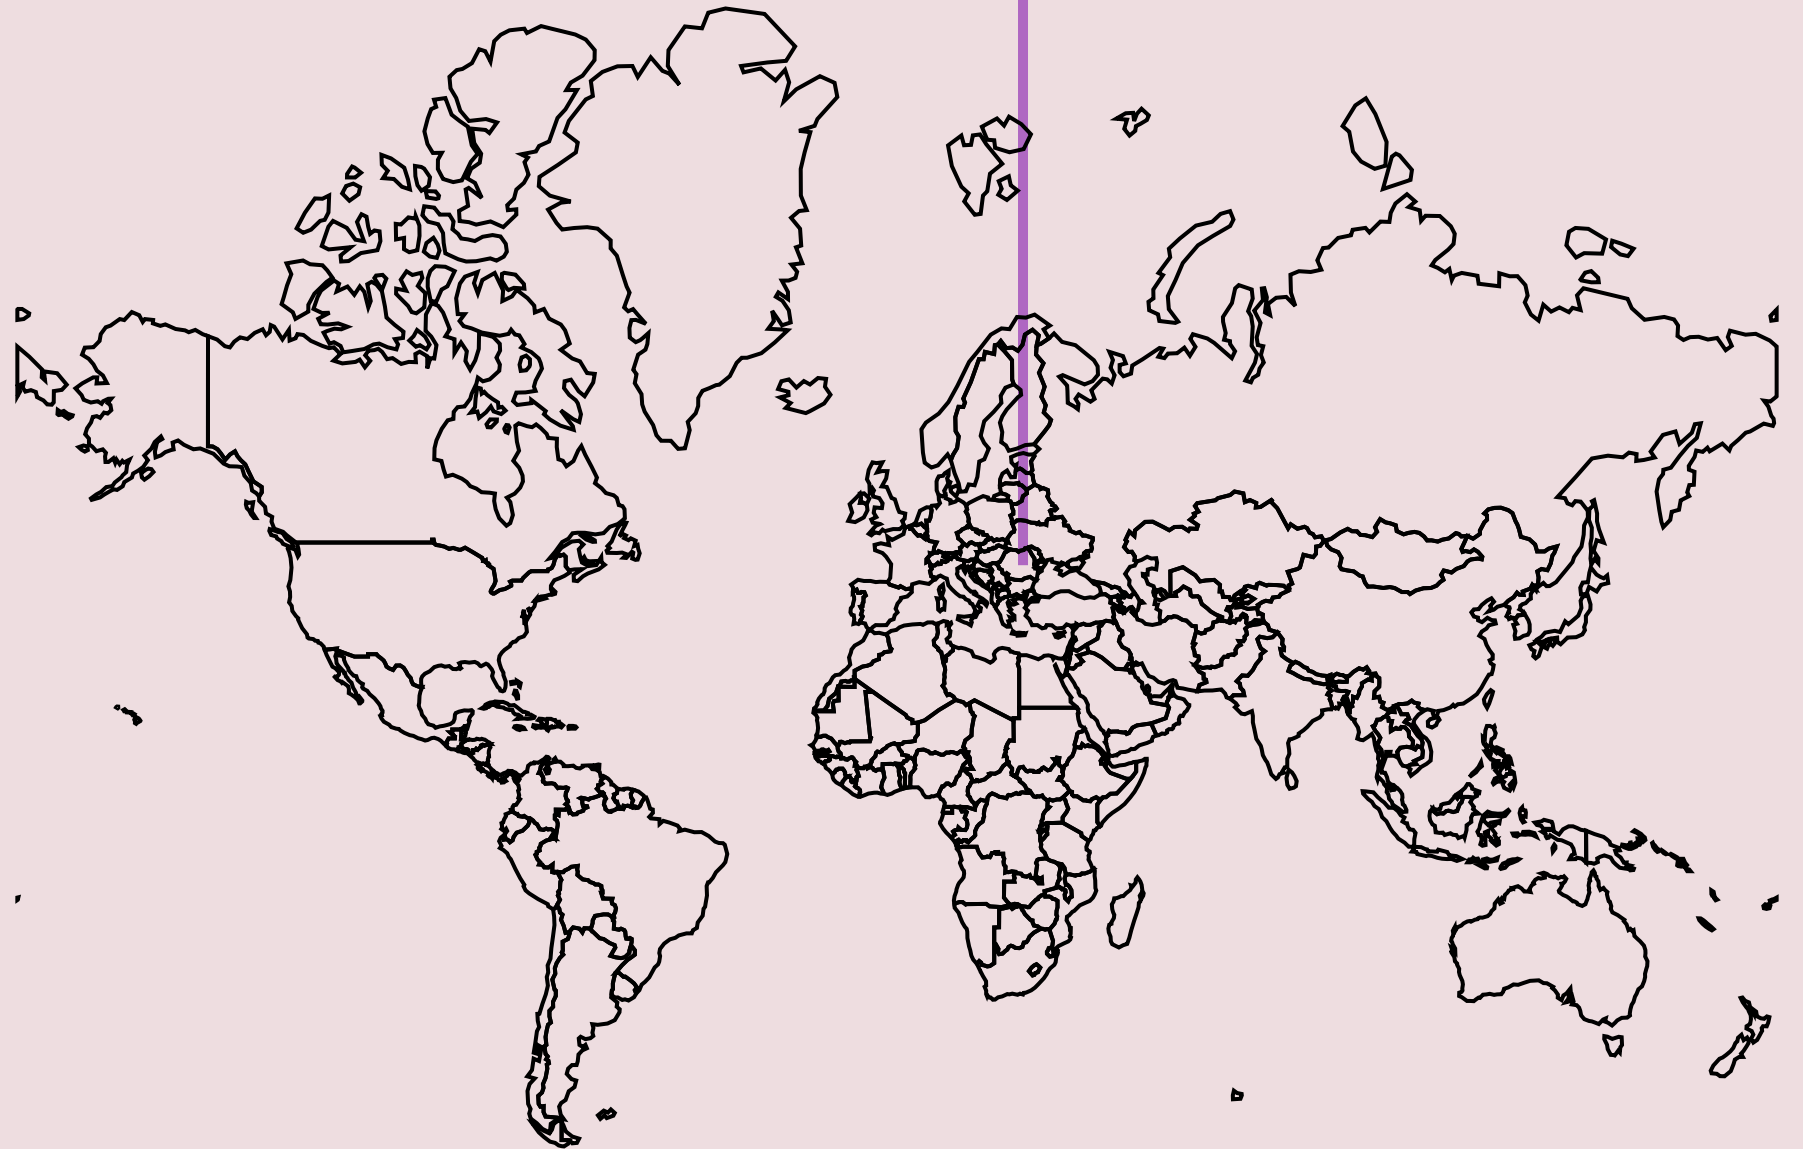

2025 IIHF World Championship Division 1 Group A - Ice hockey

Click on website and map at bottom. For all events visit gbud.in/w7f

Months

J

F

M

A

M

J

J

A

S

O

N

D

Sports

2025 IIHF World Championship Division I Group A

Ice hockey

Sfantu Gheorghe, Romania

Sun, 27 Apr to Sat, 3 May

<https://en.wikipedia.org/...>

Open Street Map

Google Map

<< Apr >>

Su	M	T	W	T	F	Sa
		1	2	3	4	5
6	7	8	9	10	11	12
13	14	15	16	17	18	19
20	21	22	23	24	25	26
27	28	29	30			

<https://gbud.in/w7f>